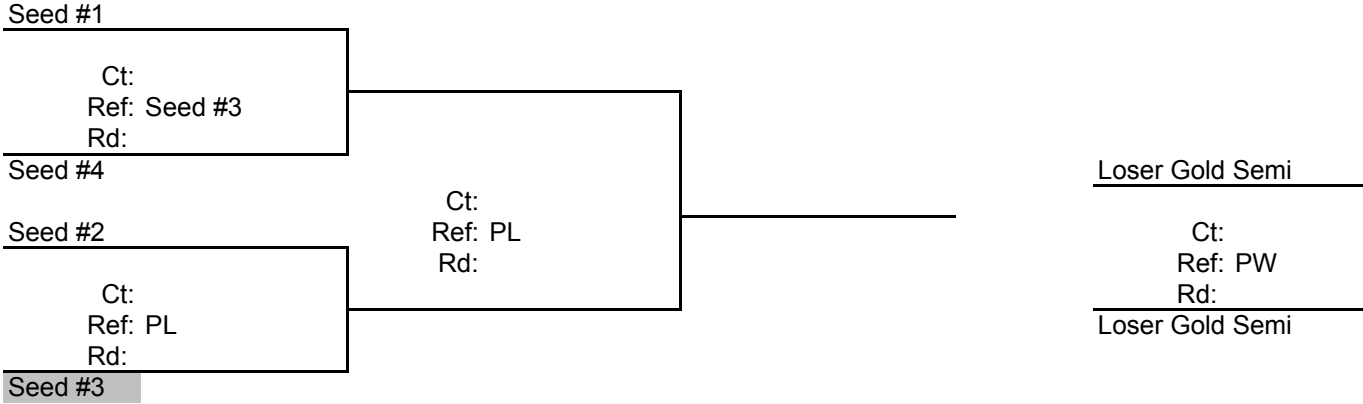

FLOW CHART

Saturday, Feb 28, 2010

OPEN

Girls 14/15
Div: GOLD

GREY = OFFICIATING RD 1

PL = PREVIOUS LOSER
PW = PREVIOUS WINNER

Girls 14/15
Div: SILVER

GREY = OFFICIATING RD 1

PL = PREVIOUS LOSER
PW = PREVIOUS WINNER

Round 2 - 3rd/4th Place Pools

- Pool 5**
- 1. 3rd - Pool 1
 - 2. 3rd - Pool 4
 - 3. 4th - Pool 2

- Pool 6**
- 1. 3rd - Pool 2
 - 2. 3rd - Pool 3
 - 3. 4th - Pool 1