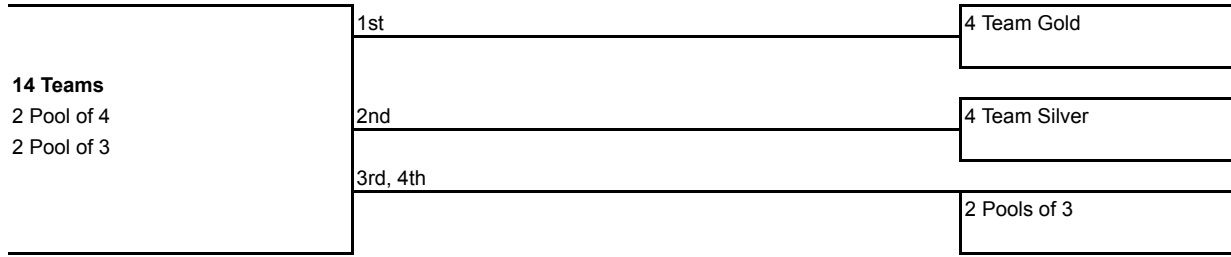

FLOW CHART

Saturday, Feb 28, 2010

OPEN

Girls 14/15
Div: GOLD

GREY = OFFICIATING RD 1

PL = PREVIOUS LOSER
PW = PREVIOUS WINNER

Girls 14/15
Div: SILVER

GREY = OFFICIATING RD 1

PL = PREVIOUS LOSER
PW = PREVIOUS WINNER

Round 2 - 3rd/4th Place Pools

- Pool 5**
- 1. 3rd - Pool 1
 - 2. 3rd - Pool 4
 - 3. 4th - Pool 2

- Pool 6**
- 1. 3rd - Pool 2
 - 2. 3rd - Pool 3
 - 3. 4th - Pool 1