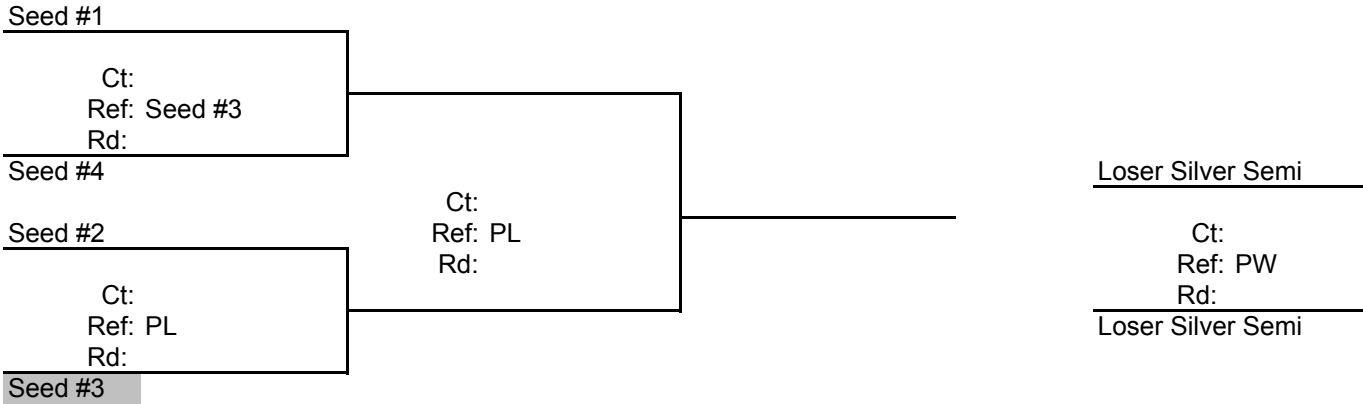

FLOW CHART

Saturday, Feb 28, 2010

OPEN

Girls 14/15
Div: GOLD

GREY = OFFICIATING RD 1

PL = PREVIOUS LOSER
PW = PREVIOUS WINNER

Girls 14/15
Div: SILVER

GREY = OFFICIATING RD 1

PL = PREVIOUS LOSER
PW = PREVIOUS WINNER

Round 2 - 3rd/4th Place Pools

- Pool 5**
- 1. 3rd - Pool 1
 - 2. 3rd - Pool 4
 - 3. 4th - Pool 2

- Pool 6**
- 1. 3rd - Pool 2
 - 2. 3rd - Pool 3
 - 3. 4th - Pool 1